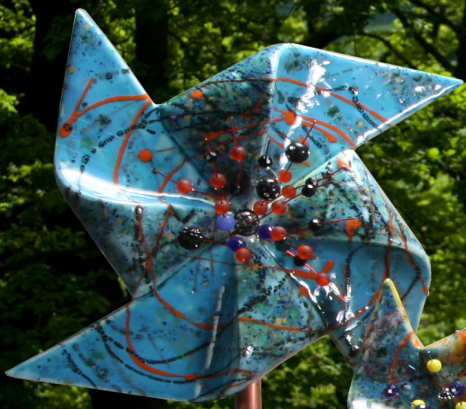

CD1458 Super Pinwheel
CD1457 Pinwheel